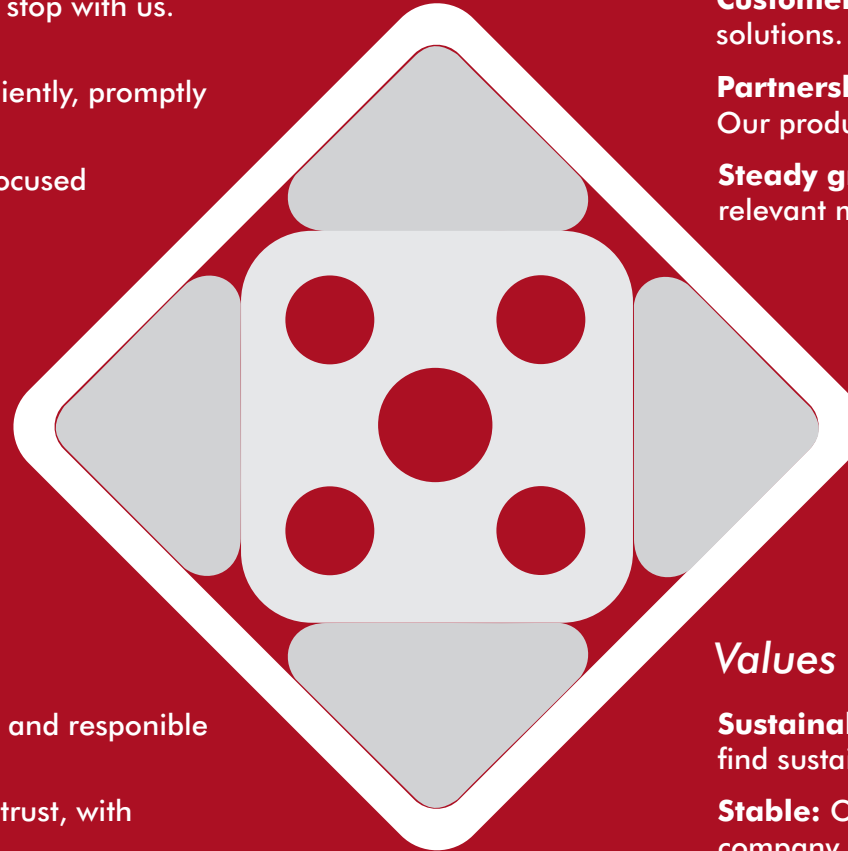

MISSION STATEMENT

Capabilities

Innovative: Innovation and progress do not stop with us. We are constantly evolving.

Uncomplicated: Concerns are handled efficiently, promptly and in a solution-oriented manner.

Needs-oriented: We adapt to the needs. Focused and application-related.

Mission

Customer-oriented: We assist, advise and offer solutions. Always, everywhere. For a lifetime!

Partnership: We are reliable and innovative at all times. Our products represents «SWISSNESS».

Steady growth: with our expertise, we strive for relevant market shares in all target markets.

Behavior

Personal responsibility: personal initiative and responsible action in every area distinguish us.

Reliable: We stick to agreements and build trust, with understanding and empathy.

Stable: Over 30 years of experience characterize our company and contribute to the success of RESATEC.

Responsible: Manufacturing processes are of high quality. We place human being in the center of a process.